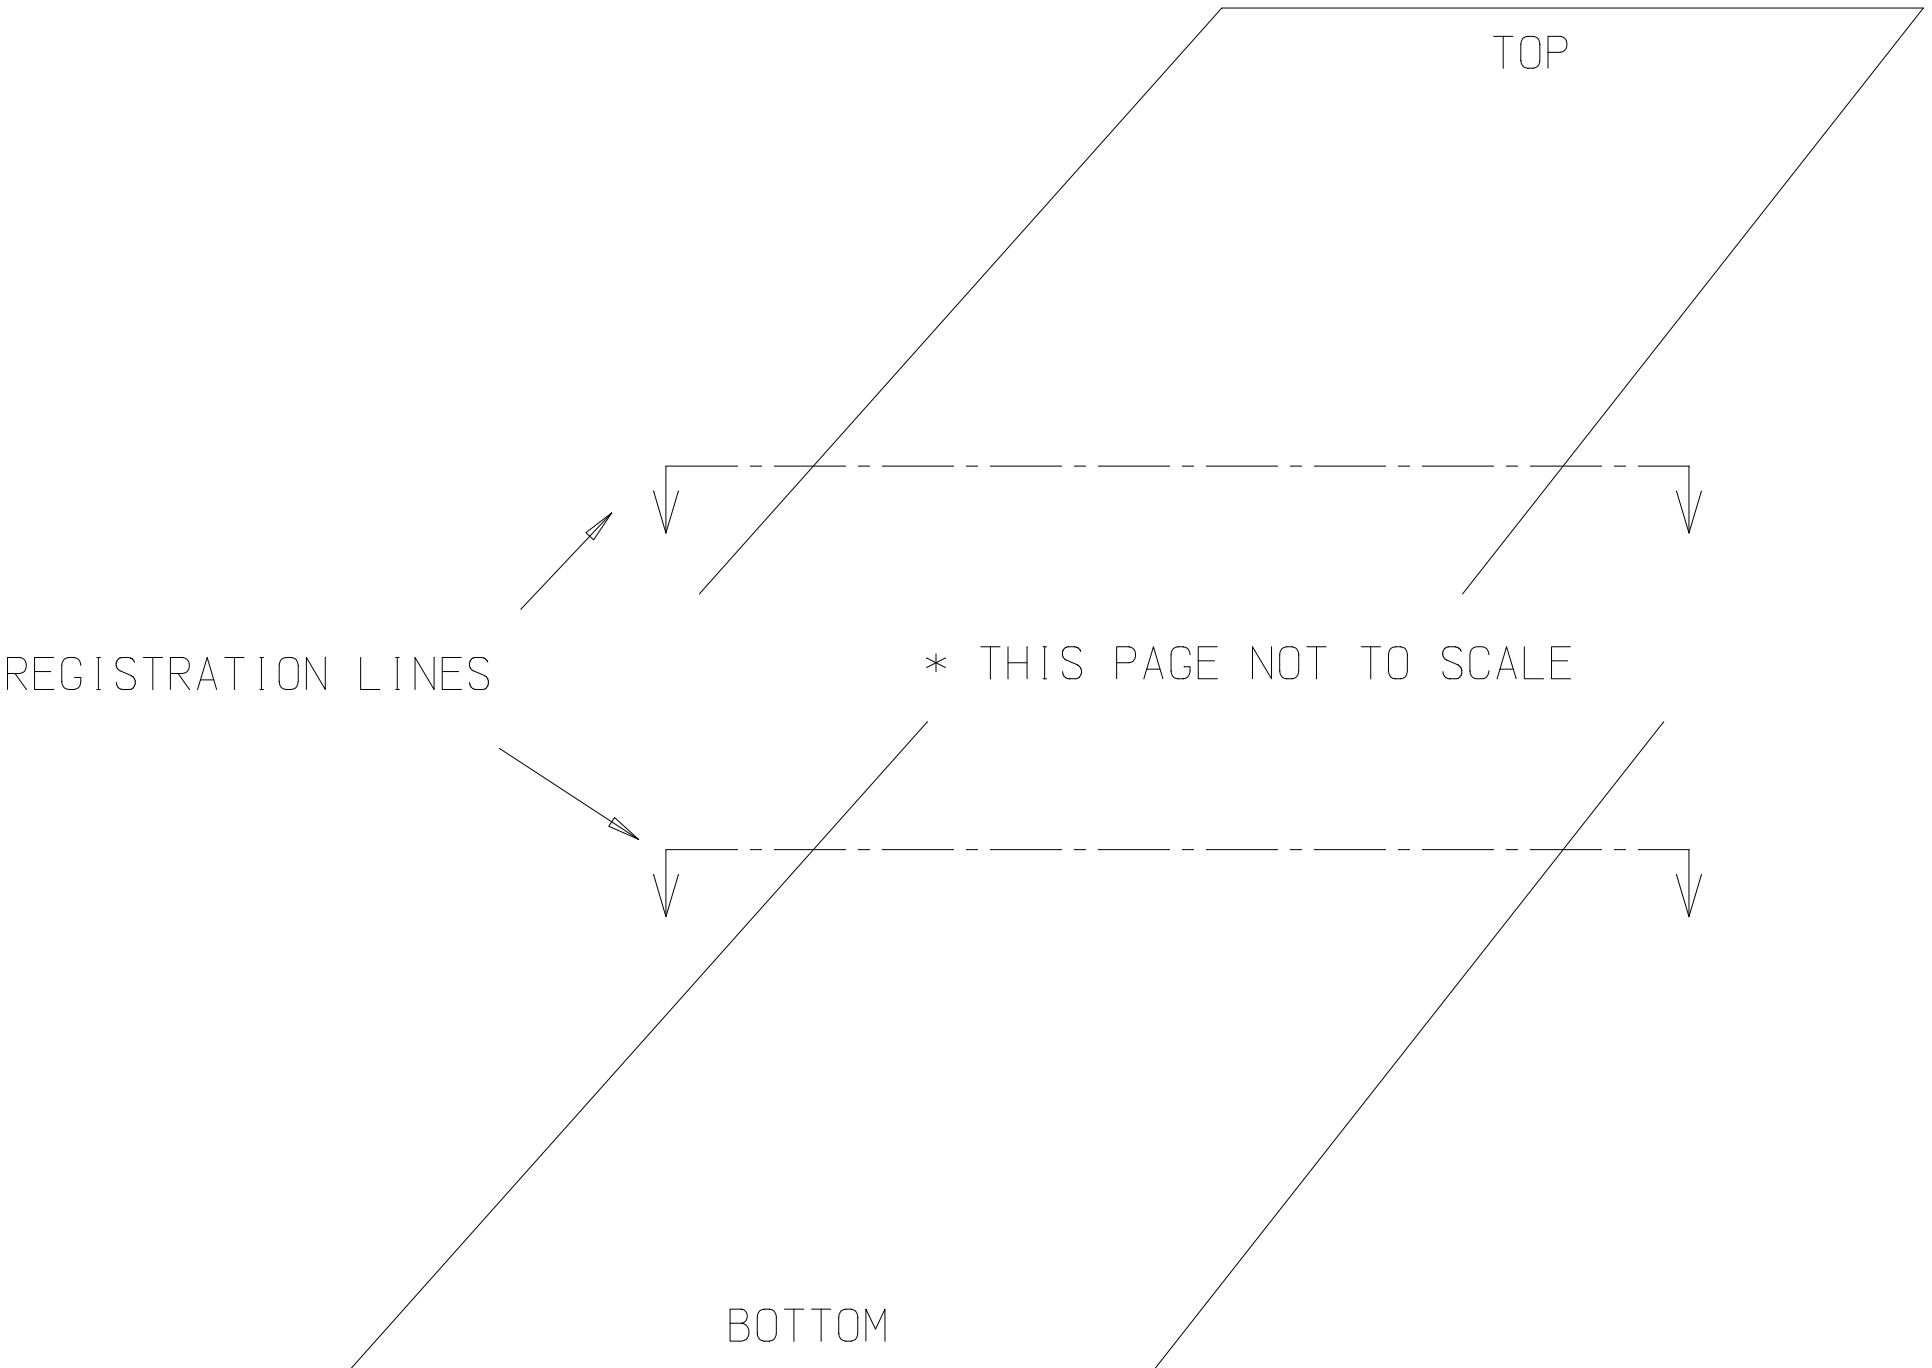

Boxster 986 Footwell Subwoofer Box Plans

by Benjamin

v1.1

* REGISTRATION LINES ARE ONLY USED FOR ALIGNMENT WHEN TAPING TOGETHER MULTIPLE SHEETS TO CREATE ONE TEMPLATE

REGISTRATION LINES

* THIS PAGE NOT TO SCALE

TOP

BOTTOM

BOTTOM

- * REGISTRATION LINES ARE ONLY USED FOR ALIGNMENT WHEN TAPING TOGETHER MULTIPLE SHEETS TO CREATE ONE TEMPLATE
- * DIMENSIONS ARE ONLY FOR INITIAL STOCK SELECTION AND TEMPLATE VERIFICATION

TOP LEFT

TOP CENTER

TER

TOP RIGHT

BOTTOM LEFT

BOTTOM CENTER