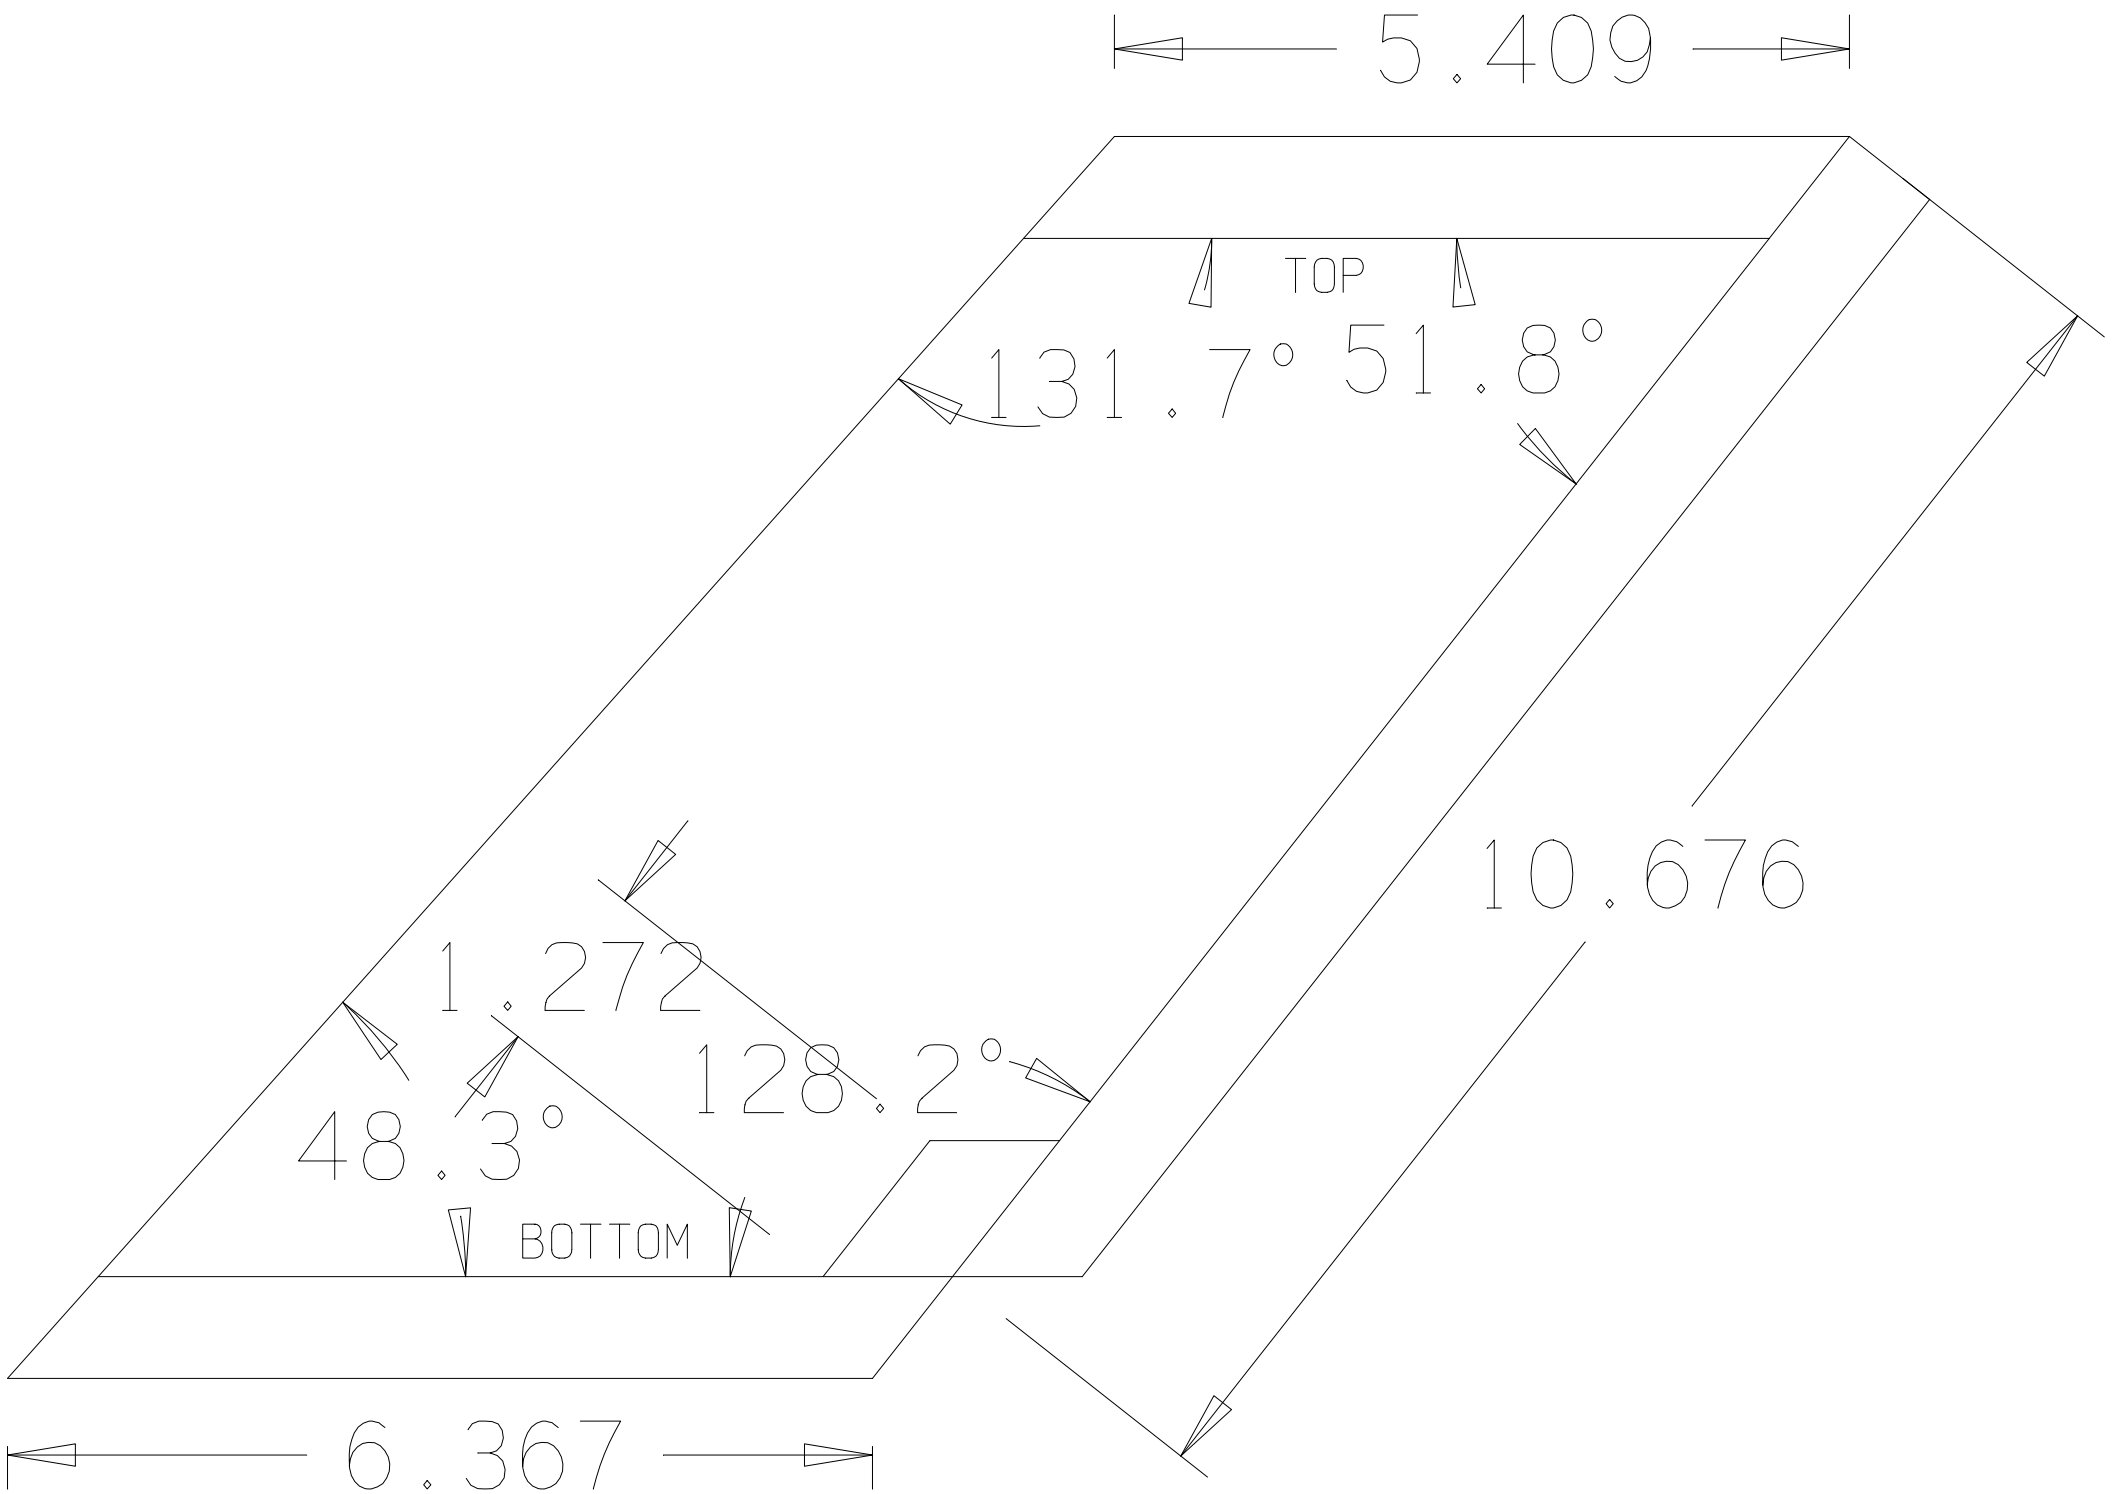

Boxster 986 Footwell Subwoofer Box Plans

by Benjamin

v1.1

* REGISTRATION LINES ARE ONLY USED FOR ALIGNMENT WHEN TAPING TOGETHER MULTIPLE SHEETS TO CREATE ONE TEMPLATE

REGISTRATION LINES

* THIS PAGE NOT TO SCALE

TOP

BOTTOM

BOTTOM

- * REGISTRATION LINES ARE ONLY USED FOR ALIGNMENT WHEN TAPING TOGETHER MULTIPLE SHEETS TO CREATE ONE TEMPLATE
- * DIMENSIONS ARE ONLY FOR INITIAL STOCK SELECTION AND TEMPLATE VERIFICATION

TOP LEFT

TOP CENTER

TER

TOP RIGHT

BOTTOM LEFT

BOTTOM CENTER