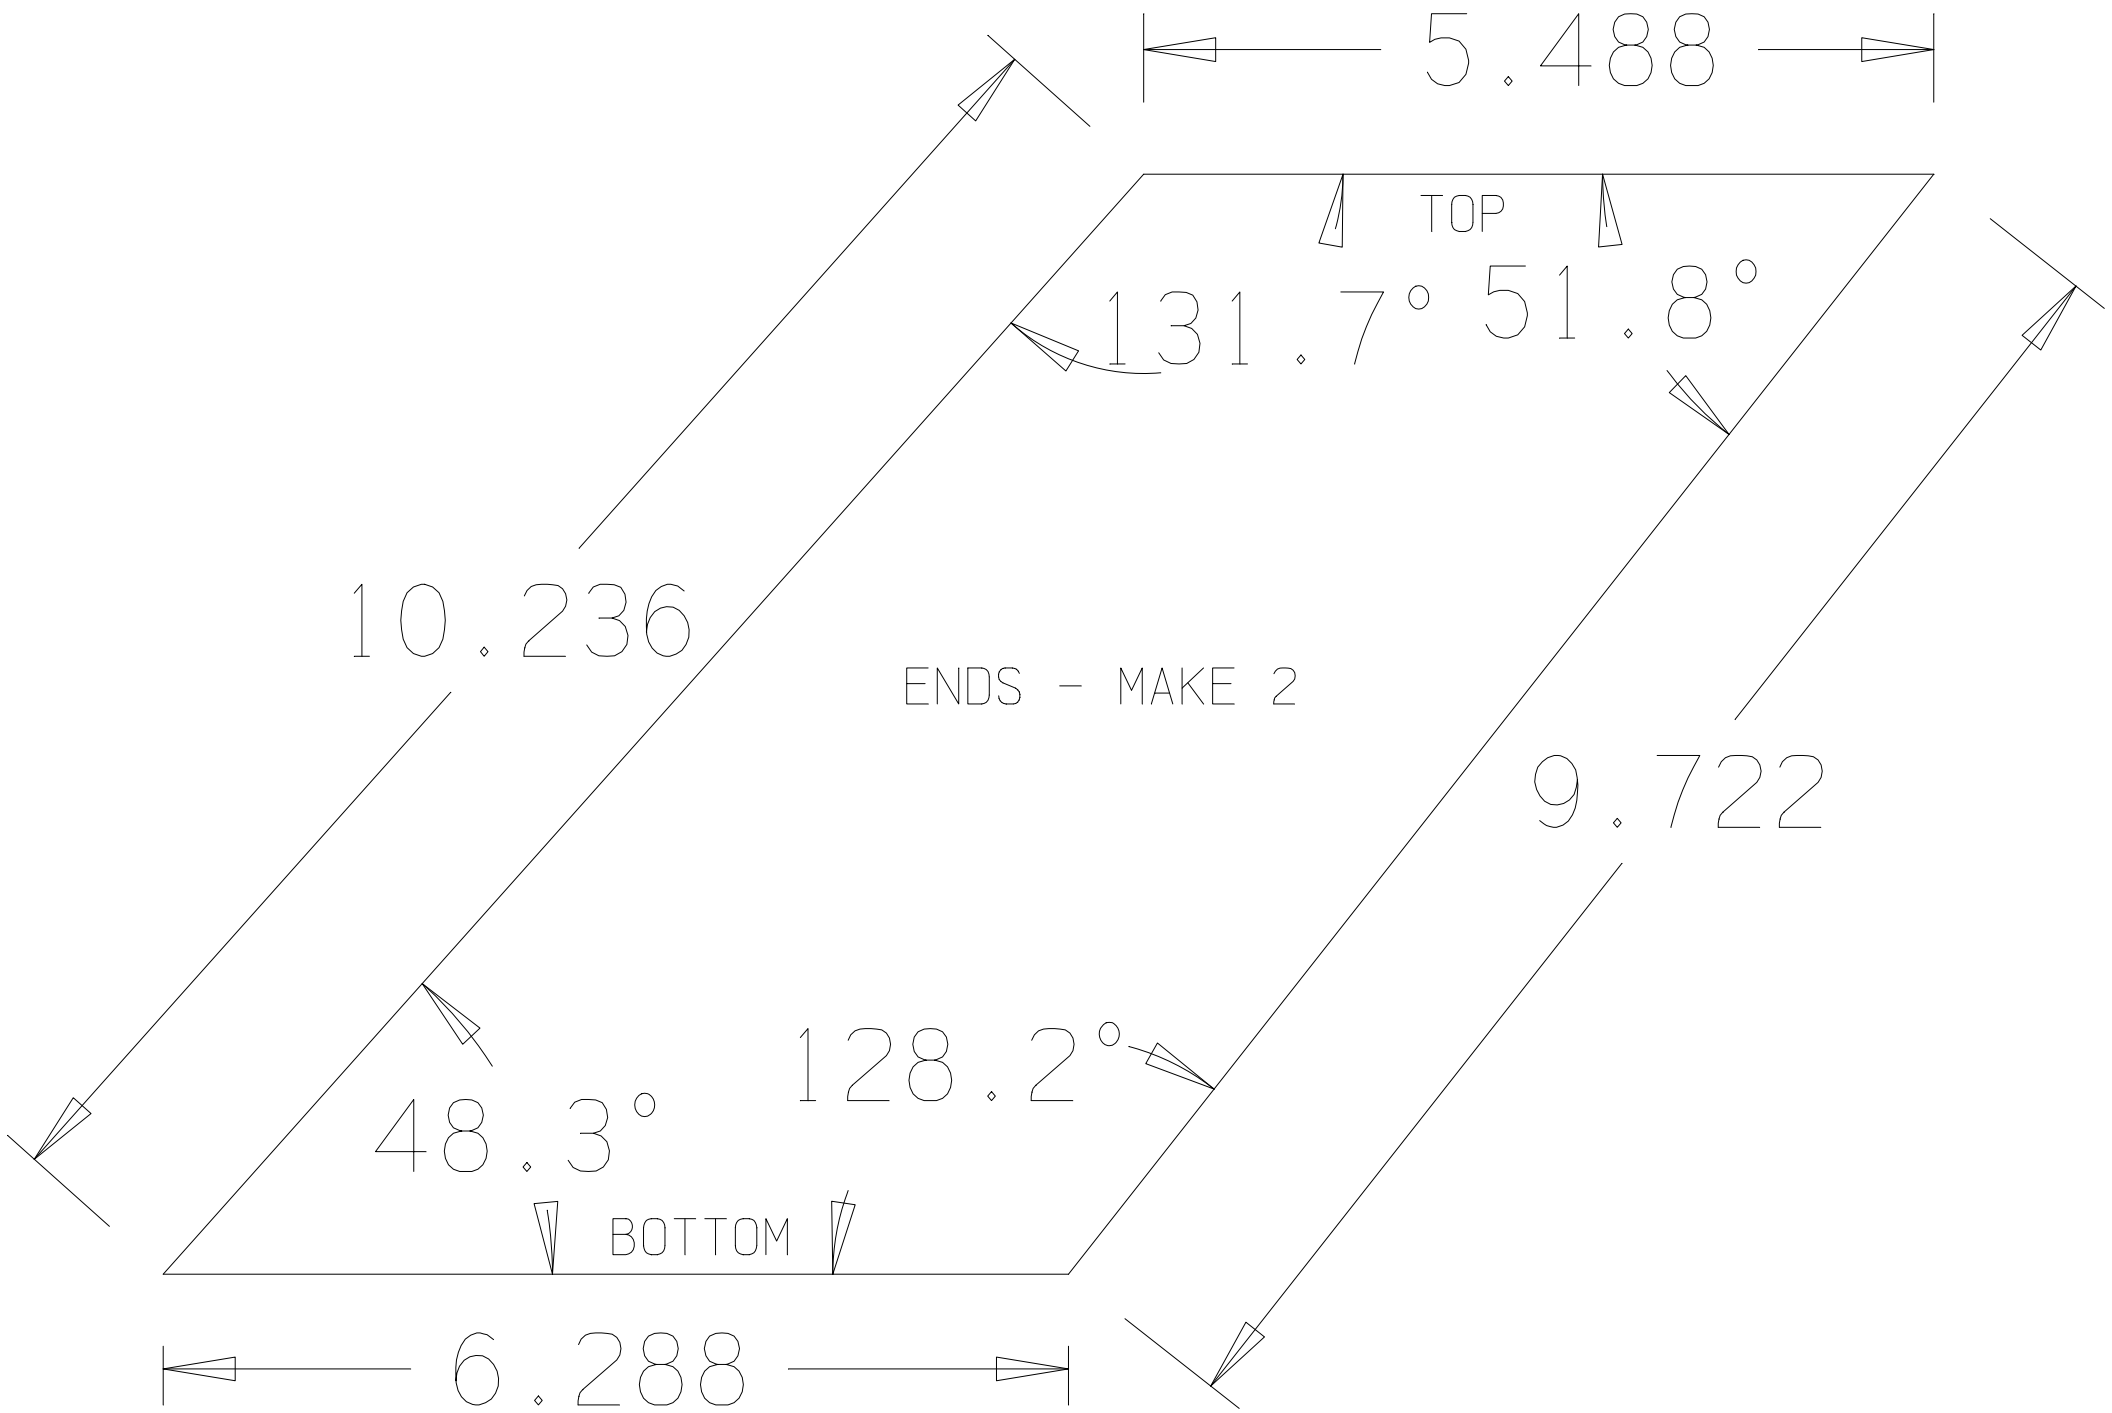

Boxster 986 Footwell Subwoofer Box Plans

by Benjamin

v1.1

* REGISTRATION LINES ARE ONLY USED FOR ALIGNMENT WHEN TAPING TOGETHER MULTIPLE SHEETS TO CREATE ONE TEMPLATE

REGISTRATION LINES

* THIS PAGE NOT TO SCALE

TOP

BOTTOM

BOTTOM

- * REGISTRATION LINES ARE ONLY USED FOR ALIGNMENT WHEN TAPING TOGETHER MULTIPLE SHEETS TO CREATE ONE TEMPLATE
- * DIMENSIONS ARE ONLY FOR INITIAL STOCK SELECTION AND TEMPLATE VERIFICATION

TOP LEFT

TOP CENTER

TER

TOP RIGHT

BOTTOM LEFT

BOTTOM CENTER