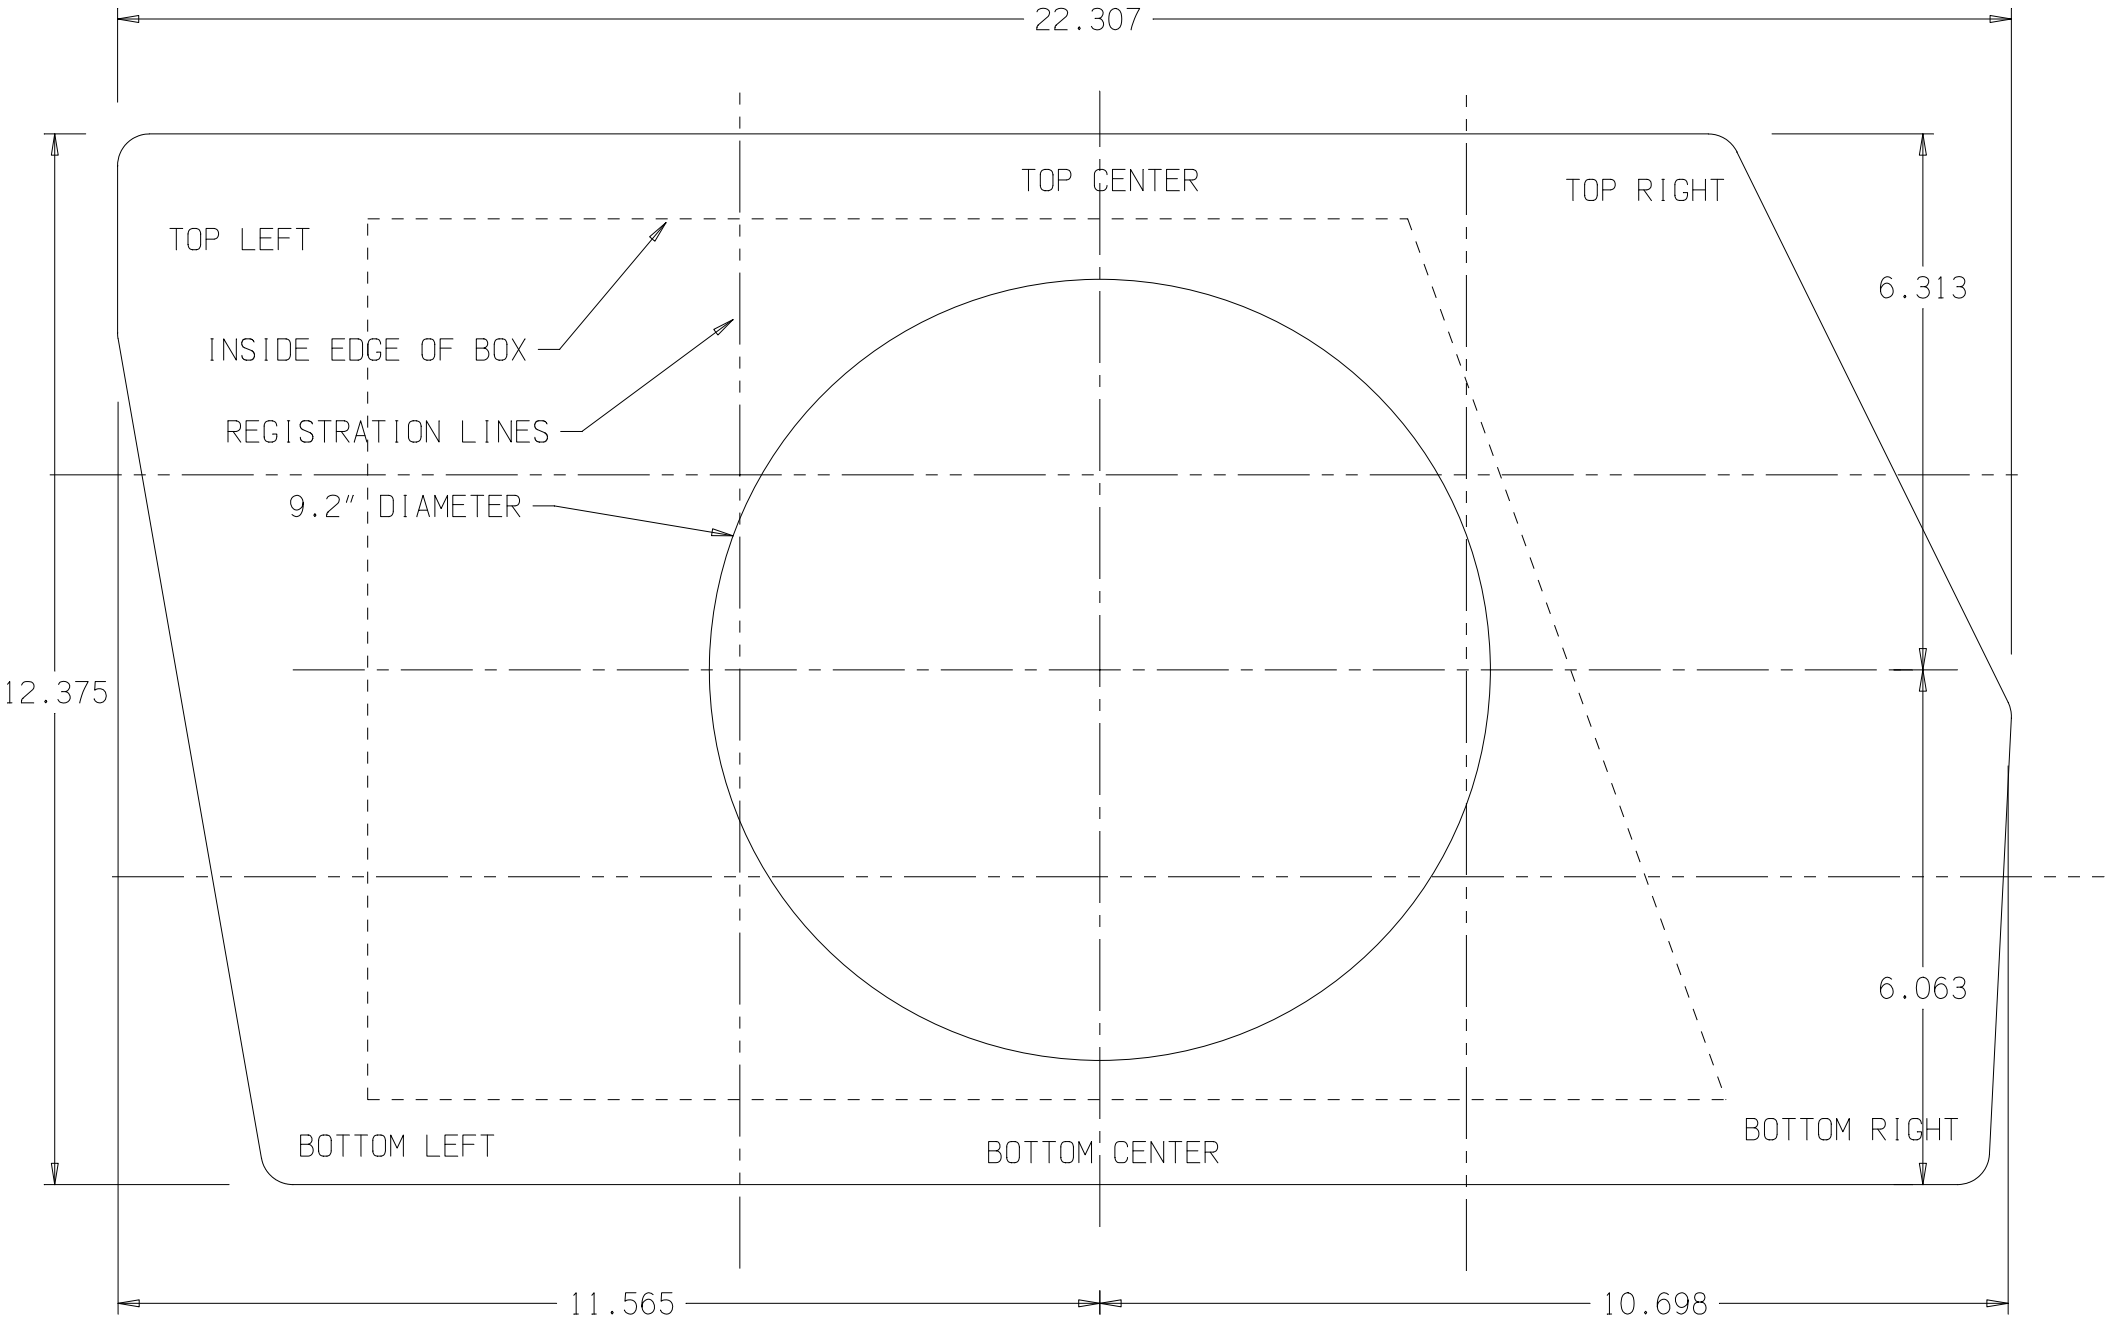

Boxster 986 Footwell Subwoofer Box Plans

by Benjamin

v1.1

* REGISTRATION LINES ARE ONLY USED FOR ALIGNMENT WHEN TAPING TOGETHER MULTIPLE SHEETS TO CREATE ONE TEMPLATE

REGISTRATION LINES

* THIS PAGE NOT TO SCALE

TOP

BOTTOM

BOTTOM

- * REGISTRATION LINES ARE ONLY USED FOR ALIGNMENT WHEN TAPING TOGETHER MULTIPLE SHEETS TO CREATE ONE TEMPLATE
- * DIMENSIONS ARE ONLY FOR INITIAL STOCK SELECTION AND TEMPLATE VERIFICATION

TOP LEFT

TOP CENTER

TER

TOP RIGHT

BOTTOM LEFT

BOTTOM CENTER