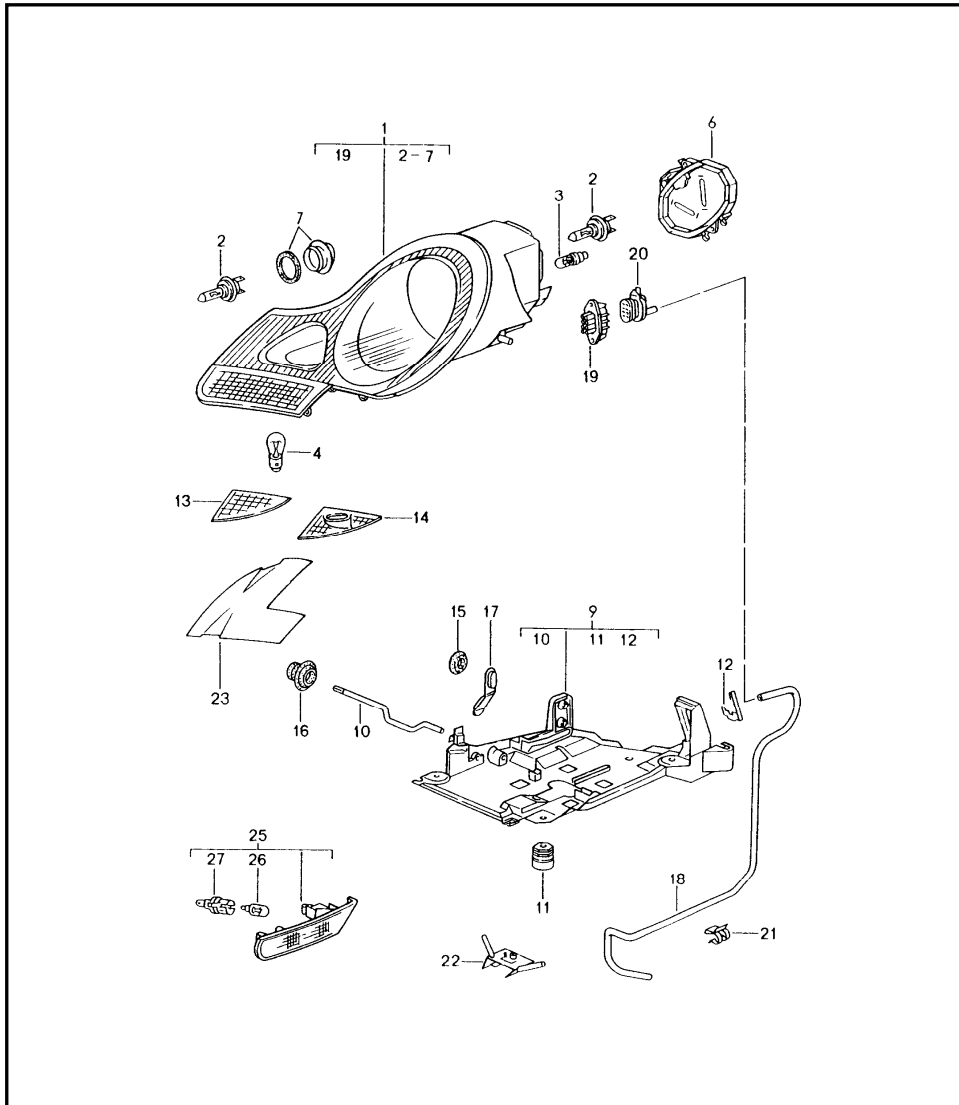

Model	Year	MG	SG	Illustration	Restrictions	UPD	15:32	04.02.2010	PORSCHE	PET	PORSCHE
986	2004	9	05	905-00		248	USA / CANADA				

Pos	Part Number	Description	Remark	Qty	Model
(1)	986 631 131 04	headlamp direction indicator light			
(1)	986 631 131 14	headlamp without spirit level	/L	-02	1
(1)	986 631 131 14	headlamp without spirit level	/L	03-	1
(1)	986 631 132 04	headlamp without spirit level	/R	-02	1
(1)	986 631 132 14	headlamp without spirit level	/R	03-	1
2	999 631 133 90	halogen bulb H 7			2
3	999 631 032 90	bulb 5 W			2
4	900 631 127 90	bulb 21 W		-02	2
4	999 631 038 90	bulb MSCD 40		03-	2
6	996 631 231 00	protective cap headlamp			2
7	996 631 233 00	protective cap fog headlamp			2
9	996 631 041 00	mounting	/L		1
(9)	996 631 042 00	mounting	/R		1
10	996 631 243 00	clamping bow			2
11	996 631 077 00	fastening part			6
12	996 631 245 00	locking device connector housing	/L		1
(12)	996 631 246 00	locking device connector housing	/R		1
13	996 631 035 00	trim cover	/L	-02	1
13	996 631 045 00	trim cover	/L	03-	1
(13)	996 631 036 00	trim cover	/R	-02	1