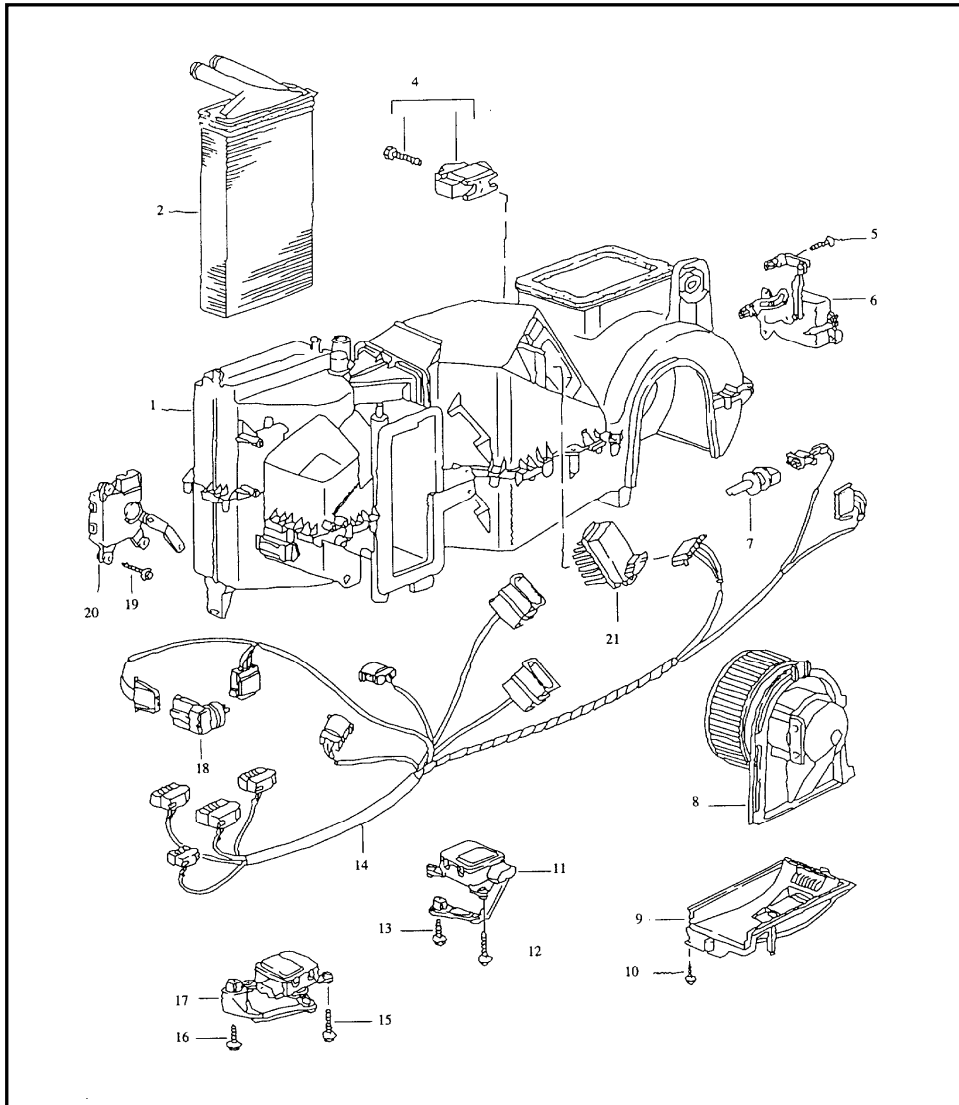

Model	Year	MG	SG	Illustration	Restrictions	UPD	14:33	04.02.2010	PORSCHE	PET	PORSCHE
986	2004	8	13	813-05		248	USA / CANADA				

Pos	Part Number	Description	Remark	Qty	Model
		air conditioner single parts			M573
1	996 573 901 02	air conditioner	/LL	1	
2	996 572 129 00	heat exchanger		1	
4	996 573 929 01	expansion valve		1	
5	900 143 102 02	tapping screw		2	
6	996 573 915 00	electric motor central valve	/LL	1 1	
7	1J0 907 543 B	temperature sensor		1	
8	996 572 903 02	blower use also:	/LL	-99	1
--	000 043 300 99	parts kit		1	
8	996 624 107 01	blower	/LL	00-	1
9	996 573 905 00	lid		1	
10	900 143 102 02	hexagon-head bolt		1	
11	996 573 919 00	electric motor temperature valve	/LL	1	
12	900 143 102 02	hexagon-head bolt		1	
13	900 143 102 02	hexagon-head bolt		1	
14	996 612 047 00	wiring harness	/LL	-98	1
14	996 612 047 01	wiring harness	/LL	99-	1
14	996 622 047 00	wiring harness		01-	1
15	900 143 102 02	hexagon-head bolt		1	
16	900 143 102 02	hexagon-head bolt		1	
17	996 573 917 00	electric motor defroster flap green	/LL	1	
18	1H0 907 543 A	temperature sensor		1	
19	900 143 102 02	hexagon-head bolt		1	
20	996 573 921 00	electric motor air flow sensor plate yellow	/LL	1	
21	996 573 923 00	resistor		1	